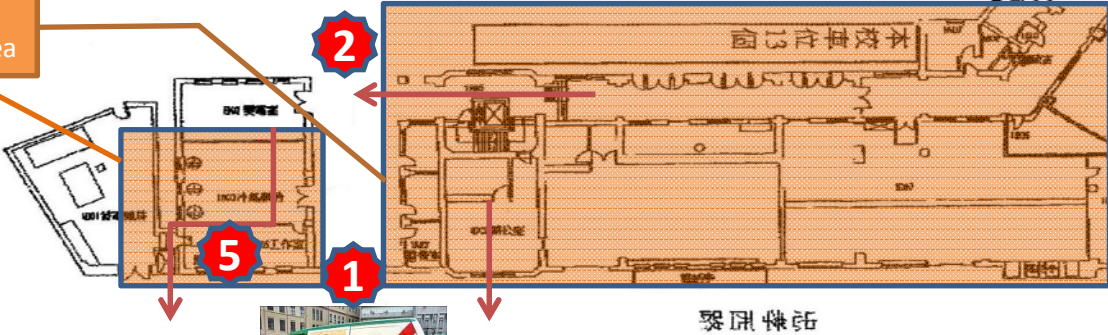

本校使用區
NYCU Campus Area